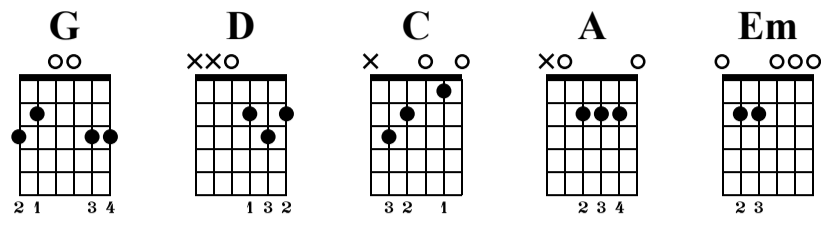

Wonderful Tonight (In the Style of)

The-Art-of-Guitar.com

Standard tuning

♩ = 70

Verse

el. guit. **4/4**

1 **G** 2 **D** 3 **C** 4 **D**

5 **G** 6 **D** 7 **C** 8 **D**