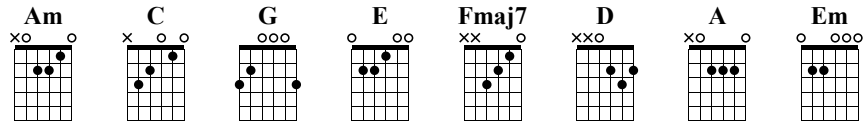

Vinnie

www.the-art-of-guitar.com

Standard tuning

♩ = 76

Intro

Am C G Am C G

1 2 3 4

el.guit. 4/4

Verse 1

Am C G Am C G

5 6 7 8

Am C G Am C E

9 10 11 12

Band In (Guitar Melody)

Am C G Am C G

13 14 15 16

29 30 31 32

Intro (Guitar Melody)

E E Am C G

33 34 35 36

Verse 3

Am C G Am C E

37 38 39 40

Am C G Am C E