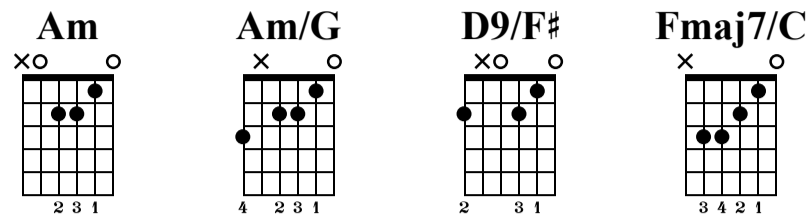

Time Signature Practice

The-Art-of-Guitar

Standard tuning
♩ = 100

5. s.guit.

Am Am/G D9/F# Fmaj7/C Am

Am Am/G D9/F# Fmaj7/C 4xAm

Am Am/G D9/F# Fmaj7/C Am

Am Am/G D9/F# Fmaj7/C Am