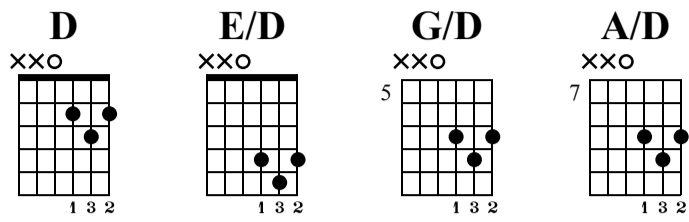

Time Signature Practice (8th Note Count)

The-Art-of-Guitar.com

Standard tuning

♩ = 95

s.guit.

D **E/D** **G/D** **A/D** **D**

D **E/D** **G/D** **A/D** **D**