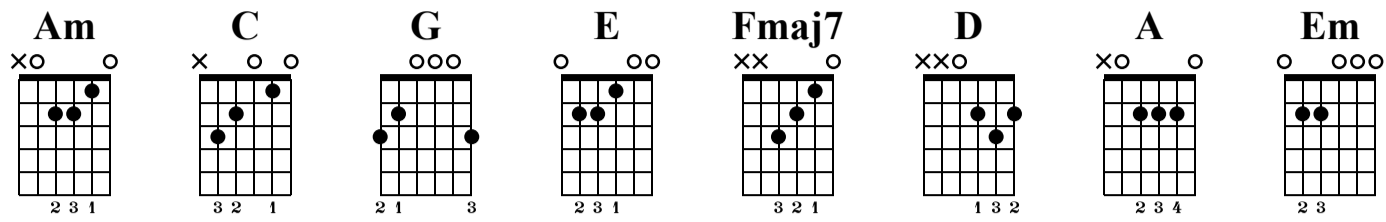

Santa Fe (Practice Song) feat. Vonnie Kyle

The-Art-of-Guitar.com

Standard tuning

♩ = 76

Intro

Am C G Am C G

1 2 3 4

Verse 1