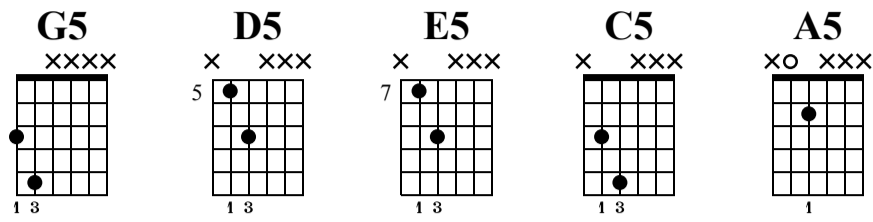

CS: Intermediate Strum w/Power Chords

The-Art-of-Guitar.com

Standard tuning
♩ = 140

od. guit.

The main guitar tablature consists of 26 measures, organized into seven systems of four measures each. The chords and strumming patterns are as follows:

- Measure 1:** G5 (5 3 5 3 5 3)
- Measure 2:** G5 (5 3 5 3 5 3)
- Measure 3:** D5 (7 5 7 5 7 5)
- Measure 4:** D5 (7 5 7 5 7 5)
- Measure 5:** E5 (9 7 9 7 9 7)
- Measure 6:** E5 (9 7 9 7 9 7)
- Measure 7:** C5 (5 3 5 3 5 3)
- Measure 8:** C5 (5 3 5 3 5 3)
- Measure 9:** A5 (2 0 2 0 2 0)
- Measure 10:** C5 (5 3 5 3 5 3)
- Measure 11:** A5 (2 0 2 0 2 0)
- Measure 12:** C5 (5 3 5 3 5 3)
- Measure 13:** A5 (2 0 2 0 2 0)
- Measure 14:** C5 (5 3 5 3 5 3)
- Measure 15:** D5 (7 5 7 5 7 5)
- Measure 16:** D5 (7 5 7 5 7 5)
- Measure 17:** G5 (5 3 5 3 5 3)
- Measure 18:** D5 (7 5 7 5 7 5)
- Measure 19:** E5 (9 7 9 7 9 7)
- Measure 20:** C5 (5 3 5 3 5 3)
- Measure 21:** G5 (5 3 5 3 5 3)
- Measure 22:** D5 (7 5 7 5 7 5)
- Measure 23:** E5 (9 7 9 7 9 7)
- Measure 24:** C5 (5 3 5 3 5 3)
- Measure 25:** G5 (5 3)
- Measure 26:** G5 (5 3)