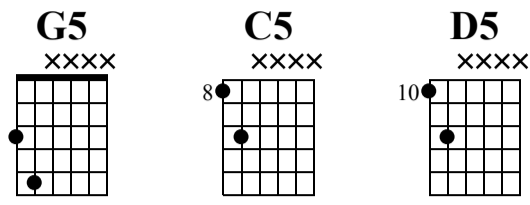

Power Chord Progression (6th String)

The-Art-of-Guitar.com

Standard tuning

♩ = 80

4/4

G5 **C5** **D5** **C5**

5 5 5 10 10 12 12 12 10 10

3 3 3 8 8 10 10 10 8 8