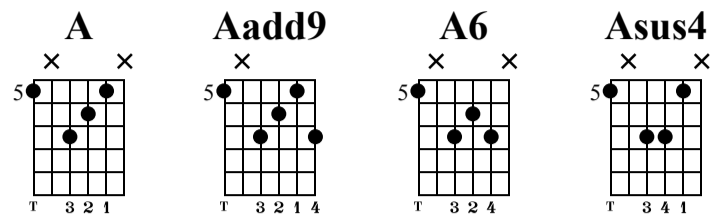

Moveable Major Chord (Hendrix Form)

The-Art-of-Guitar.com

Standard tuning

♩ = 120

el.guit.

	A	Aadd9	A6	Asus4
Musical Staff	1	2	3	4
T	5	7	7	5
A	6	5	6	7
B	7	7	7	7
5th String	5	5	5	5