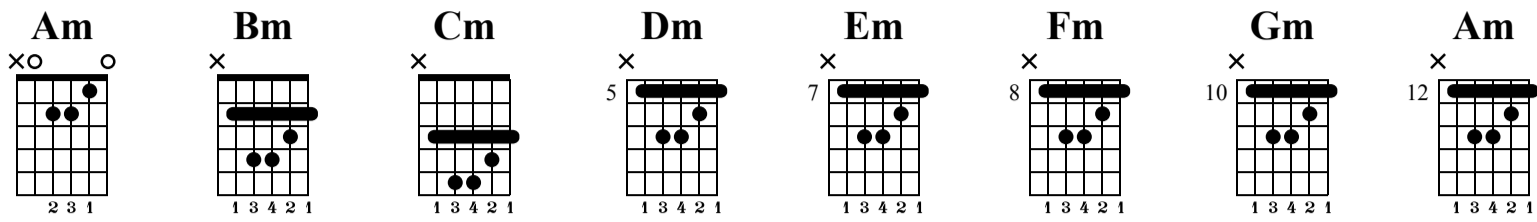

# Minor Barre Chord (2nd Form)

The-Art-of-Guitar.com

Standard tuning

♩ = 120

el.guit.

	Am	Bm	Cm	Dm	Em	Fm	Gm	Am
<b>T</b>	0	2	3	5	7	8	10	12
<b>A</b>	1	3	4	6	8	9	11	13
<b>B</b>	2	4	5	7	9	10	12	14
<b>B</b>	0	2	3	5	7	8	10	12