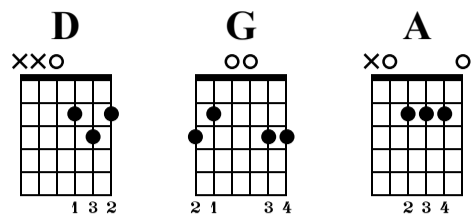

Margaritaville (In the Style of)

The-Art-of-Guitar.com

Standard tuning

♩ = 80

Intro

1 **D** 2 **G** 3 **A** 4 **D** 5 **D**

Verse

6 **D** 7 **D** 8 **D** 9 **D**