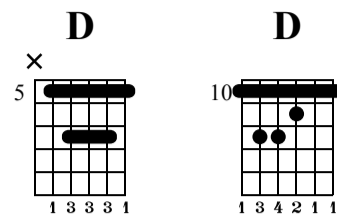

Major Pentatonic Scale (2nd Form) One Octave

The-Art-of-Guitar.com

Standard tuning

♩ = 120

D Major Chord (2nd Form)

D Major Pentatonic Scale (2nd form)

D

el. guit.

D Major Chord (4th Form)

D Major Pentatonic Scale (4th form)

D