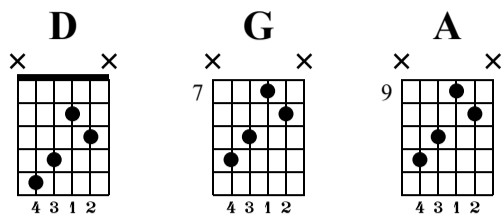

# Major Pentatonic (1st Form)

The-Art-of-Guitar.com

Standard tuning  
♩ = 100

s.guit.

1 **D** 2 **D** 3 **D** 4

5 **G** 6 **D** 7 **D** 8

9 **A** 10 **G** 11 **D** 12 **D**

13