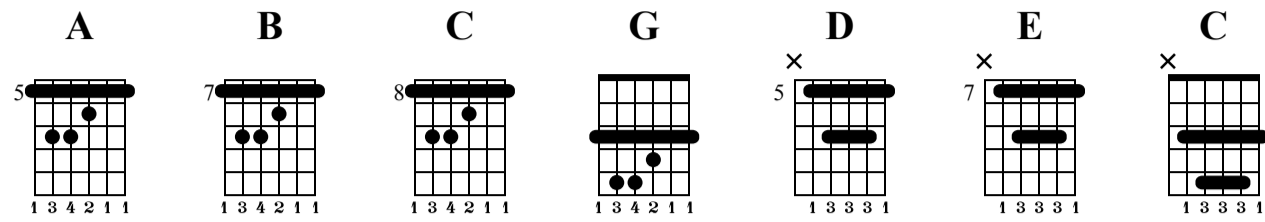

Major Barre Chord Riff (2nd and 4th Forms)

The-Art-of-Guitar.com

Standard tuning

♩ = 120

In the style of "Lenny Kravitz" 4th Form

4th Form 4th Form 4th Form 2nd Form

A B C G D

el.guit.

TAB

In the style of Wild Thing (Key of A) 4th Form

2nd Form

2nd Form

2nd Form

A D E D

TAB

In the style of Wild Thing (Key of G) 4th Form