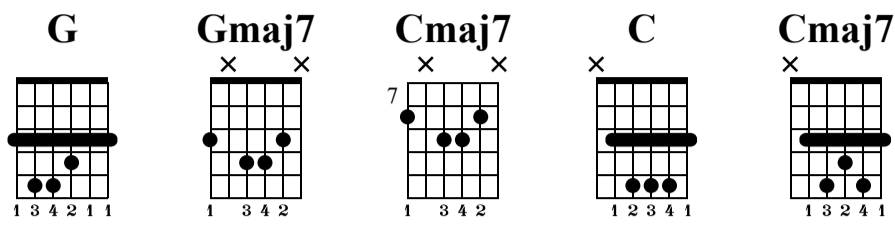

Major 7th Barre Chords (4th & 2nd Forms)

The-Art-of-Guitar.com

Standard tuning

$\text{♩} = 80$

Example 1

Example 1: Musical notation for G, Gmaj7, G, and Gmaj7. Includes treble clef, 4/4 time signature, and guitar tablature with fret numbers and bar lines.

Example 2

Example 2: Musical notation for Gmaj7 and Cmaj7. Includes treble clef, 4/4 time signature, and guitar tablature with fret numbers and bar lines.

Example 3

Example 3: Musical notation for C, Cmaj7, C, and Cmaj7. Includes treble clef, 4/4 time signature, and guitar tablature with fret numbers and bar lines.

4th Form Gmaj7, 4th Form Cmaj7, 4th Form Gmaj7, 2nd Form Cmaj7. Musical notation and guitar tablature for these specific chord forms, including fret numbers and bar lines.