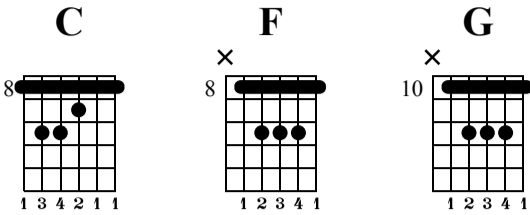

CS: Into the Mystic-Style

The-Art-of-Guitar.com

Standard tuning

♩ = 80

el.guit.

4/4

1 H. H

C F C C G C

2 3 3 5 3 5 3 5 2 5 2 3

3 5 3 5 7 3 5 7 5 2 5 2 3

5 H. H

C F C C G C

6 7 3 5 3 5 3 5 2 5 2 5

7 3 5 7 5 2 5 2 5

8 2 5 2 5