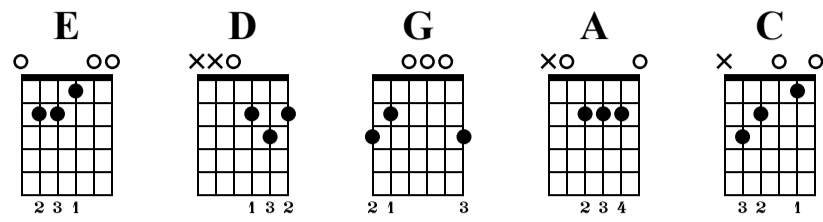

In the Style of Runnin' Down a Dream

The-Art-of-Guitar.com

Standard tuning
♩ = 135

Intro

od.guit. 4/4

1 E 2 E 3 E 4 E

5 E 6 E 7 E 8 E

Verse