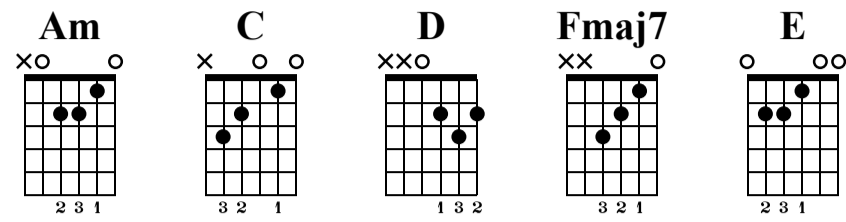

# CS: Arpeggiating Chords (House of the Rising Sun)

The-Art-of-Guitar.com

Standard tuning

♩ = 120

el.guit.

**Am** **C** **D** **Fmaj7**

1 2 3 4

**Am** **C** **E** **E**

5 6 7 8

**Am** **C** **D** **Fmaj7**

9 10 11 12

**Am** **E** **Am** **Am**

13 14 15 16

The tablature consists of four lines of music, each with a chord name above it. The first line contains measures 1-4 with chords Am, C, D, and Fmaj7. The second line contains measures 5-8 with chords Am, C, E, and E. The third line contains measures 9-12 with chords Am, C, D, and Fmaj7. The fourth line contains measures 13-16 with chords Am, E, Am, and Am. The final measure (16) features a circled sequence of fret numbers: 0, 1, 2, 2, 2, 0.