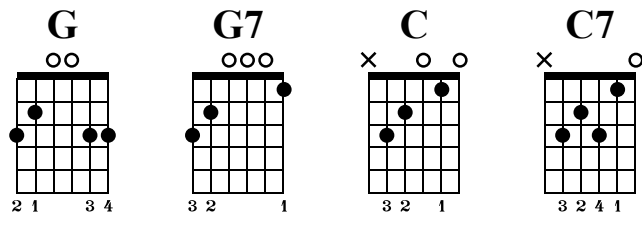

# G7 & C7 Chords

Practice Progressions  
The-Art-of-Guitar.com

Standard tuning

♩ = 60

Progression 1

s.guit. | 4/4 | 1 | 2 | 3 | 4 |

**G** **G7** **G** **G7**

Progression 2

5 | 6 | 7 | 8 |

**C** **C7** **C** **C7**

Progression 3 Mixed

9 | 10 | 11 | 12 |

**G7** **C7** **G7** **C7**