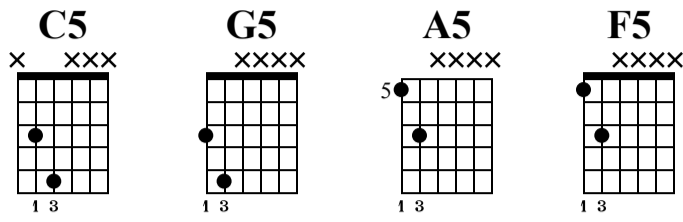

Every Early 2000's Song Progression

Backing Track in C Major for Improvising

The-Art-of-Guitar.com

Standard tuning

♩ = 120

Verse

1 C5 2 G5 3 A5 4 F5 4x

Chorus

5 F5 6 G5 7 A5 8 C5 3x

9 F5 10 G5 11 A5 12 F5 G5

Verse 2

13 C5 14 G5 15 A5 16 F5 4x

Chorus 2

17 F5 18 G5 19 A5 20 C5 3x

F5 **G5** **A5** **F5** **G5**

21 22 23 24

T
A
B

3 3 3 3 3 3 3 3 | 5 5 5 5 5 5 5 5 | 7 7 7 7 7 7 7 7 | 3 3 3 3 5 5 5 5
1 1 1 1 1 1 1 1 | 3 3 3 3 3 3 3 3 | 5 5 5 5 5 5 5 5 | 1 1 1 1 3 3 3 3

Final Verse

C5 **G5** **A5** **F5** **3x**

25 26 27 28

T
A
B