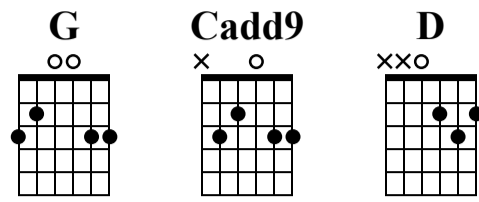

Triplet Practice

The-Art-of-Guitar.com

Standard tuning

♩ = 60

Example 1

G

Cadd9

4/4

Example 2 **G**

3

Example 3

G

Cadd9

4

D

Cadd9