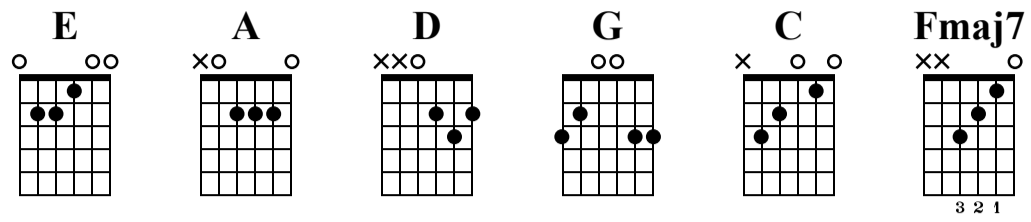

# EPA: Open Major Chords

## The-Art-of-Guitar

Standard tuning

♩ = 120

s.guit. | 4/4 |

1 E | 2 A | 3 E | 4 A |

5 A | 6 D | 7 A | 8 D |

9 D | 10 G | 11 D | 12 G |

13 G | 14 C | 15 G | 16 C |