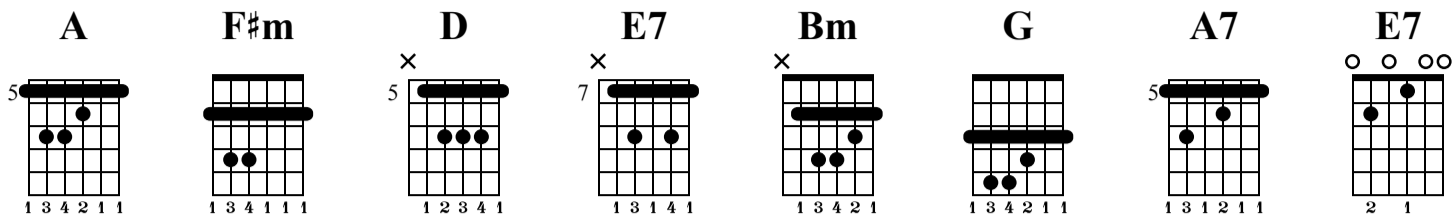

# Dom 7 Barre Chords Mixed Progressions

The-Art-of-Guitar.com

Standard tuning  
♩ = 130

**A** **F#m** **D** **E7** **Bm** **G** **A7** **E7** Repeat this line

el. guit.

**D** **Bm** **G** **A7**

**D** **Bm** **G** **E7** Watch out for this change

**A** **F#m** **D** **E7** Repeat this line

**A** **A7**