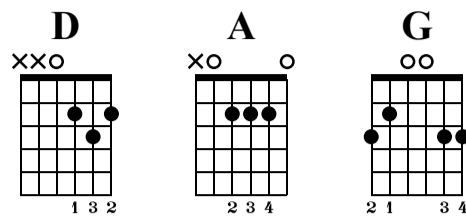

Dead Flowers (In the Style of)

The-Art-of-Guitar.com

Standard tuning

♩ = 75

Verse

el. guit. **4/4**

1 **D** | 2 **A** | 3 **G** | 4 **D** |

5 **D** | 6 **A** | 7 **G** | 8 **D** ||