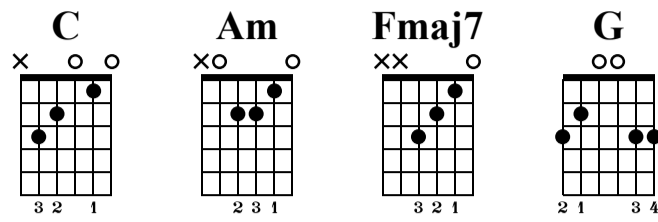

# CS: C Major Scale w/Chords

The-Art-of-Guitar.com

Standard tuning

♩ = 65

s.guit.

1 C C Am Am

2 C Am

3 Am Am