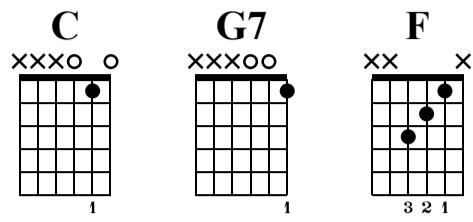

Chords (3-Strings)

The-Art-of-Guitar.com

Standard tuning

♩ = 60

s.guit.

A musical score for a 3-string guitar in 4/4 time, consisting of 16 measures. The score is written in treble clef with a key signature of one flat (Bb). The tempo is marked as ♩ = 60. The chords for each measure are: 1. C, 2. C, 3. G7, 4. G7, 5. G7, 6. G7, 7. C, 8. C, 9. F, 10. F, 11. C, 12. C, 13. G7, 14. G7, 15. C, 16. C. The notation includes chord symbols above the staff and a vertical line indicating the end of the piece.