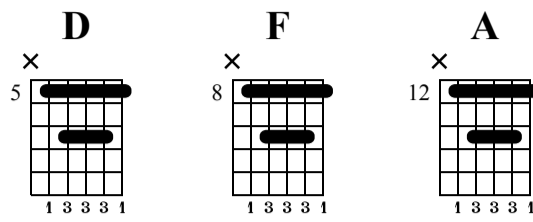

Chord-Tone Arpeggio (2nd Form Major)

The-Art-of-Guitar.com

Standard tuning
♩ = 120

D
D Major Arpeggio (2nd Form)

F
F Major Arpeggio (2nd Form) Not in video

A
A Major Arpeggio (2nd Form) Not in video