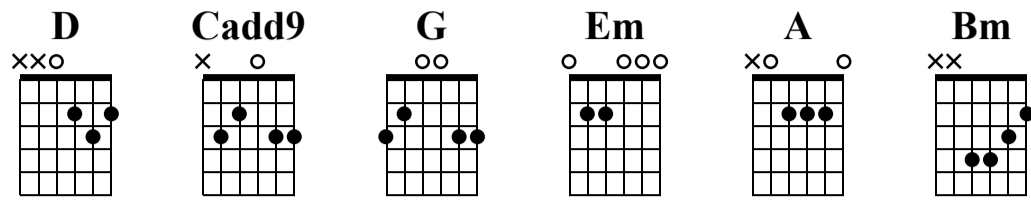

# Cadd9 & Bm (small) Chords

The-Art-of-Guitar.com

Standard tuning

♩ = 60

Sweet Home Alabama-type Progression

s.guit. 4/4

1 **D** 2 **Cadd9** 3 **G** 4 **G**

Can't You See-type Progression

5 **D** 6 **Cadd9** 7 **G** 8 **D**

Taylor Swift-type Progression

9 **Em** 10 **Cadd9** 11 **G** 12 **D**

With or Without You-type Progression

13 **D** 14 **A** 15 **Bm** 16 **G**