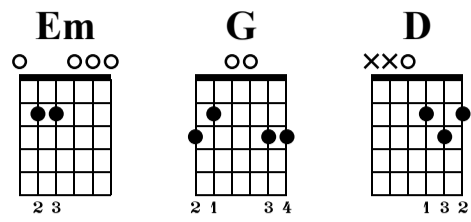

CS: Natural Harmonics

The-Art-of-Guitar.com

Standard tuning

♩ = 70

Notes in brackets are Natural Harmonics

el. guit.

Em

G