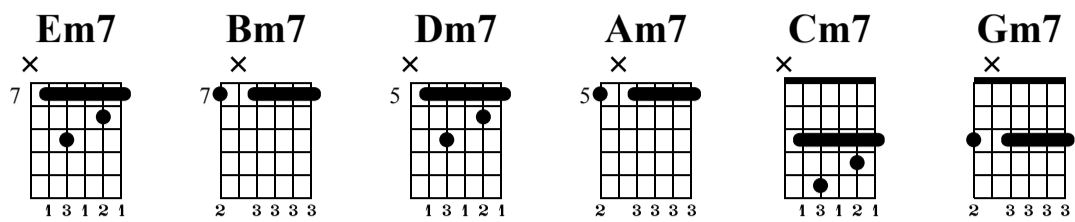

CS: Wilco-Style

The-Art-of-Guitar.com

Standard tuning

♩ = 120

el.guit.

Em7 **Em7** **Bm7** **Bm7**

Dm7 **Dm7** **Am7** **Am7**

Cm7 **Cm7** **Gm7** **Gm7**