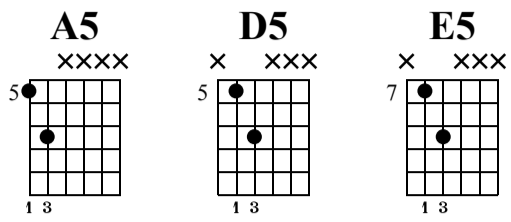

# CS: White Stripes Style

The-Art-of-Guitar.com

Standard tuning

♩ = 75

od.guit.

Musical notation for measures 1-3. Measure 1: A5 chord, notes G4, F4, E4. Measure 2: A5 chord, notes G4, F4, E4. Measure 3: A5 chord, notes G4, F4, E4. Includes guitar tablature for the bass strings (T, A, B) and fret numbers (7, 5, 7, 5, 5, 7).

Musical notation for measures 4-6. Measure 4: A5 chord, notes G4, F4, E4. Measure 5: D5 chord, notes G4, F4, E4. Measure 6: D5 chord, notes G4, F4, E4. Includes guitar tablature for the bass strings (T, A, B) and fret numbers (7, 5, 7, 5, 7, 5, 7, 5).

Musical notation for measures 10-12. Measure 10: D5 chord, notes G4, F4, E4. Measure 11: A5 chord, notes G4, F4, E4. Measure 12: A5 chord, notes G4, F4, E4. Includes guitar tablature for the bass strings (T, A, B) and fret numbers (7, 5, 7, 5, 5, 7, 5, 7, 7, 5, 7, 7, 5).

Musical notation for measure 13. Measure 13: A5 chord, notes G4, F4, E4. Includes guitar tablature for the bass strings (T, A, B) and fret numbers (7, 5).