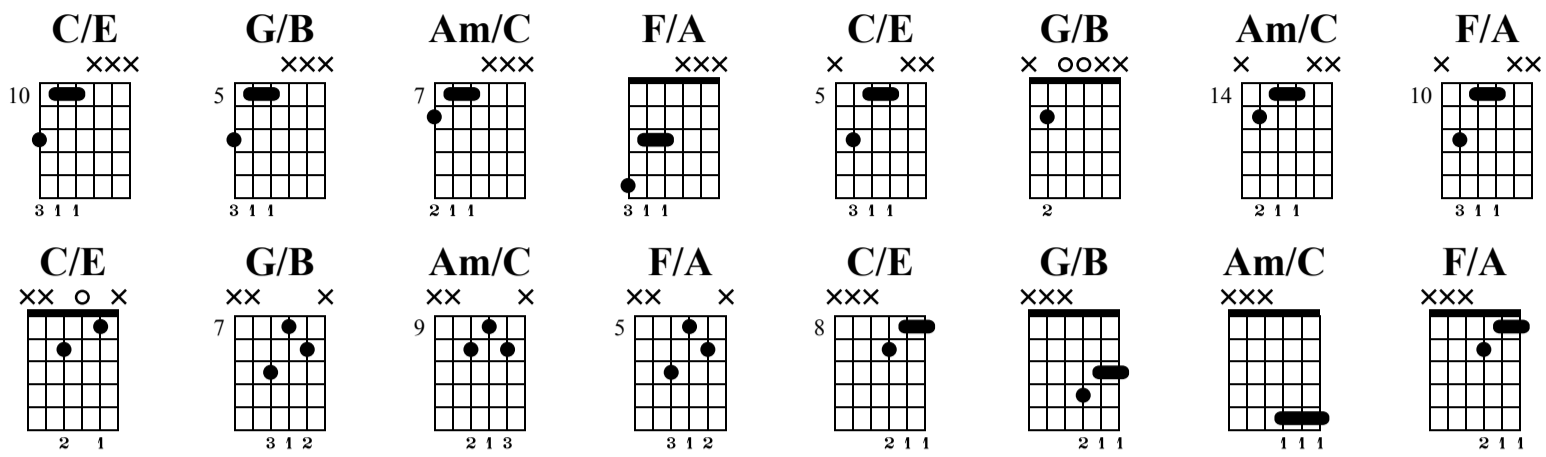

CS: Triads (First Inversion)

The-Art-of-Guitar.com

Standard tuning
 ♩ = 125

el.guit.

C/E **G/B**

1 2 3 4

Am/C **F/A**

5 6 7 8

C/E **G/B**

9 10 11 12

Am/C **F/A**

13 14 15 16

C/E **G/B**

17 18 19 20

TAB

10-10 12-12 10-10 10-10 12-12 10 5-5 7-7 5-5 5-5 7-7 5

7-7 8-8 7-7 7-7 8-8 7 3-3 5-5 3-3 3-3 5-5 3

5-5 7-7 5-5 5-5 7-7 5 0-0 2-2 0-0 0-0 2-2 0

2-2 3-3 2-2 2-2 3-3 2 10-10 12-12 10-10 10-10 12-12 10

1-1 2-2 0-0 1-1 2-2 0 8-8 9-9 7-7 8-8 9-9 7

Am/C **F/A**

21 22 23 24

TAB

10-10 10-10 9-9 10-10 9 6-6 7-7 5-5 6-6 7-7 5

C/E **G/B**

25 26 27 28

TAB

8-8 9-9 8-8 8-8 9-9 8 3-3 4-4 3-3 3-3 4-4 3

Am/C **F/A** **C/E**

29 30 31 32 33