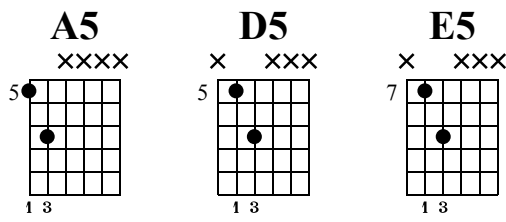

# CS: Three Bends

The-Art-of-Guitar.com

Standard tuning

♩ = 80

**A5** **A5**

1 full full full 2 full full full

Measure 1: 8-5-7-5-7-5 with three 'full' bends. Measure 2: 7-5-7-7-5-7 with three 'full' bends. Measure 3: 8-5-7-5-7-5 with three 'full' bends. Measure 4: 7-5-7-7-5-7 with three 'full' bends.

**D5** **A5**

5 full full 1/2 full full full

Measure 5: 8-5-7-5-7-5 with two 'full' bends. Measure 6: 7-5-7-7-5-7 with a 1/2 bend. Measure 7: 8-5-7-5-7-5 with two 'full' bends. Measure 8: 7-5-7-7-5-7 with three 'full' bends.

**E5** **D5** **A5**

9 10 11 full full full

Measure 9: 12-12-12-12-12-12 with slash marks. Measure 10: 10-10-10-10-10-10 with slash marks. Measure 11: 8-5-7-5-7-5 with three 'full' bends. Measure 12: 7-5-7-7-5-7 with three 'full' bends.

**A5**

13

Measure 13: 7-5-7-7-5-7 with a circled 7 on the 1st string.