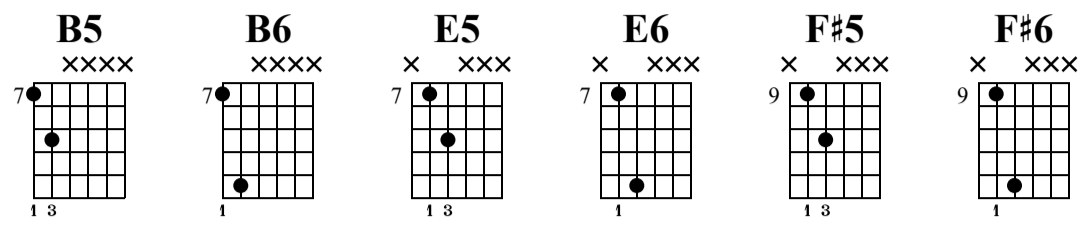

# CS: The Shuffle Feel

The-Art-of-Guitar.com

Standard tuning

♩ = 90

Palm Mute the first time through only

**B5 B6**

od.guit.

1 2 3 4

**E5 E6**

**B5 B6**

5 6 7 8

**F#5 F#6**

**E5 E6**

**B5 B6**

**F#5 F#6**

9 10 11 12