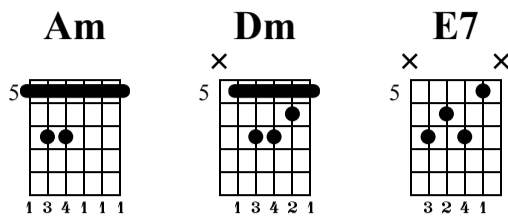

CS: Stacked Bends

The-Art-of-Guitar.com

Standard tuning

♩ = 80

od.guit.

Am Dm Am Am Dm Am E7

1 2 3 4

Am Dm Am Am Dm Am