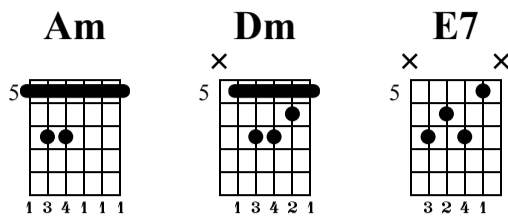

CS: Stacked Bends

The-Art-of-Guitar.com

Standard tuning

♩ = 80

od.guit.

Am Dm Am Am Dm Am E7

Am Dm Am Am Dm Am