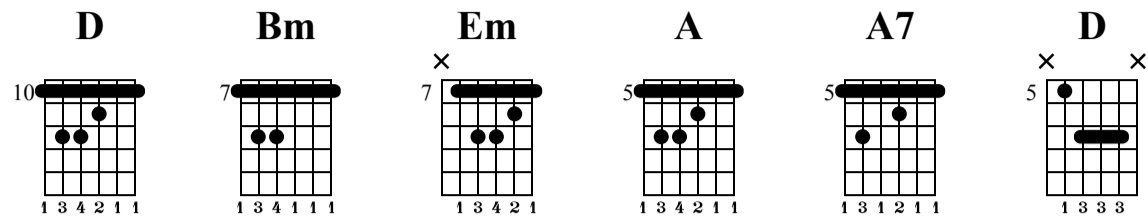

CS: Sheryl Crow-Style

The-Art-of-Guitar.com

Standard tuning

♩ = 105

od. guit.

1 **D** 2 **Bm**

Musical notation for measures 1-4. Measure 1: D chord, notes G4, A4, B4, C5. Measure 2: Bm chord, notes G4, A4, B4, C5. Measure 3: Bm chord, notes G4, A4, B4, C5. Measure 4: Bm chord, notes G4, A4, B4, C5. Slurs and 'sl.' markings are present over measures 1-2 and 2-3. 'H' markings are present over measures 3 and 4.

TAB: 5 2 4 2 4 | 3 5 7 5 7 5 3 | 4 2 4 3 2 | 4 2 | 5 7 4 7 4 7

5 **Em** 6 **A** 7 8

Musical notation for measures 5-8. Measure 5: Em chord, notes G4, A4, B4, C5. Measure 6: Em chord, notes G4, A4, B4, C5. Measure 7: A chord, notes C5, D5, E5, F5. Measure 8: A chord, notes C5, D5, E5, F5.

TAB: 5 5 7 5 | 5 5 7 5 7 5 7 | 7 5 | 4 7

13 **D** 14 **Bm** 15 16

Musical notation for measures 13-16. Measure 13: D chord, notes G4, A4, B4, C5. Measure 14: Bm chord, notes G4, A4, B4, C5. Measure 15: Bm chord, notes G4, A4, B4, C5. Measure 16: Bm chord, notes G4, A4, B4, C5. Slurs and 'full' markings are present over measures 13-14 and 14-15. 'H' markings are present over measures 15 and 16.

TAB: 5 2 4 2 4 | 3 5 5 3 | 4 2 4 3 2 | 4 2 | 5 7 4 7 4 7

17 **D** 18 **D**

Musical notation for measures 17-18. Measure 17: D chord, notes G4, A4, B4, C5. Measure 18: D chord, notes G4, A4, B4, C5.

TAB: 5 | 7 7 7 5