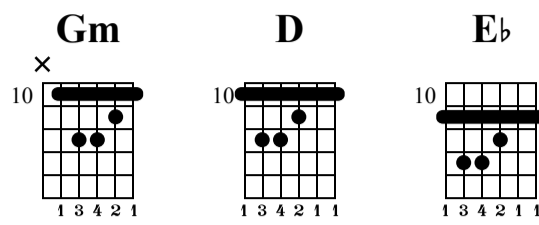

CS: Santana-Style 2

The-Art-of-Guitar.com

Standard tuning

$\text{♩} = 155$

od. guit.

Gm D Gm Gm D Gm

1 12 11 10 13 11 10 2 13 11 10 3 10 13 12 10 13 12 4 10 11 12 12 10

Gm D Gm Gm D Gm

5 12 11 10 13 11 10 6 13 11 10 7 10 13 12 10 13 12 8 10 11 12 12 10

Eb D Eb D

9 10 12 13 10 12 13 10 12 10 11 11 13 11 10 13 11 12 10

Gm D Gm Gm D Gm

13 12 11 10 13 11 10 14 13 11 10 15 10 13 12 10 13 12 16 10 11 12 12 10