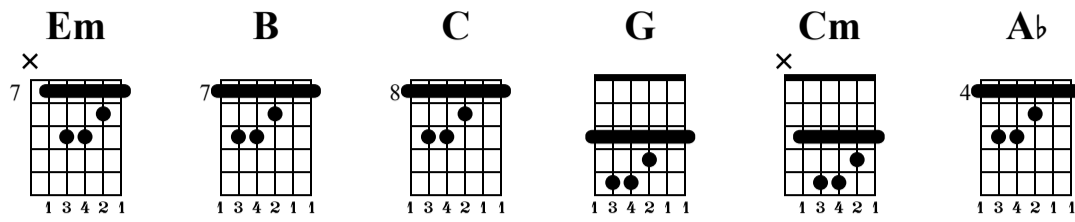

CS: Runaway-Style

The-Art-of-Guitar.com

Standard tuning

♩ = 155

Tablature for CS: Runaway-Style, measures 1-28. The notation includes guitar-specific symbols like 'e.l.guit.', 'TAB', and fret numbers. Chord changes are indicated above the staff.