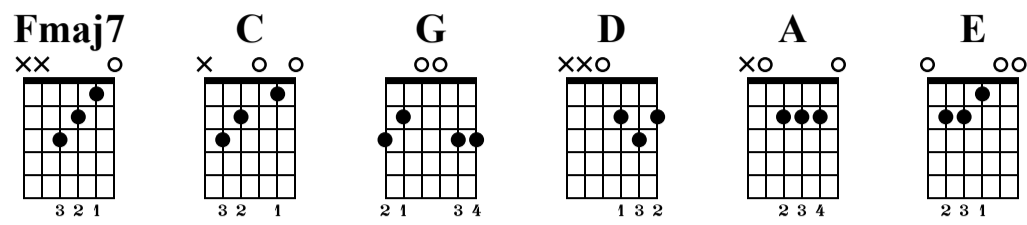

CS: Root-Chord Strumming

The-Art-of-Guitar.com

Standard tuning

♩ = 100

Fmaj7

1 2 3 4

s.guit. TAB 4/4

Measures 1-4: Fmaj7 chord. Measure 1: 0123. Measure 2: 0123. Measure 3: 0123. Measure 4: 0123.

C

5 6 7 8

Measures 5-8: C chord. Measure 5: 01023. Measure 6: 01023. Measure 7: 01023. Measure 8: 01023.

G

9 10 11 12

Measures 9-12: G chord. Measure 9: 02003. Measure 10: 02003. Measure 11: 02003. Measure 12: 02003.

D

13 14 15 16

Measures 13-16: D chord. Measure 13: 02023. Measure 14: 02023. Measure 15: 02023. Measure 16: 02023.

A

17 18 19 20

Measures 17-20: A chord. Measure 17: 02220. Measure 18: 02220. Measure 19: 02220. Measure 20: 02220.

E

21 22 23 24

Measures 21-24: E chord. Measure 21: 00122. Measure 22: 00122. Measure 23: 00122. Measure 24: 00122.

E

25

Measure 25: 001220.