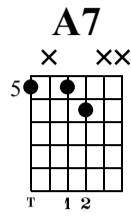

# CS: Pre Bends

The-Art-of-Guitar.com

Standard tuning

♩ = 78

Half Step Bends

A7

od.guit.

Full Step Bends