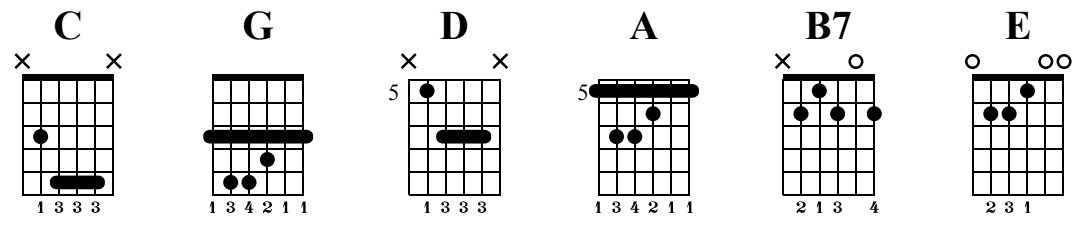

# CS: Pop Rock-Style

The-Art-of-Guitar.com

Standard tuning

♩ = 96

od. guit.

Main guitar tablature for the song CS: Pop Rock-Style. The piece is in 4/4 time and consists of 25 measures. The chords used are C, G, D, A, B7, and E. The tablature includes fret numbers, string numbers (T, A, B), and muting instructions (X, O). Measure numbers 1 through 25 are indicated at the start of each line.