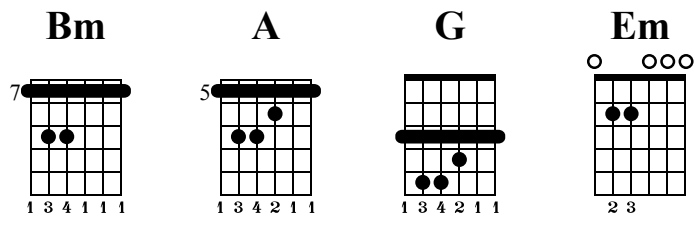

# CS: Pink Floyd-Style (Rhythm)

The-Art-of-Guitar.com

Standard tuning

$\text{♩} = 57$

4/4

el.guit.

**Bm** **A** **G** **Em** **Bm**

1 7 7 7 7 7 2 5 5 5 5 5 3 3 3 0 0 0 4 7 7 7 7 7