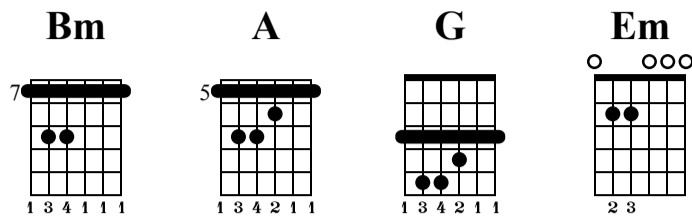

CS: Pink Floyd-Style (Lead)

The-Art-of-Guitar.com

Standard tuning

♩ = 57

4/4

el. guit.

Bm **A** **G** **Em** **Bm**

1 7 9 7 2 9 7 9 7 3 9 10 9 7 10 4 10 8 7 8 7 7 9 7 9 7 11

full

sl.

full

full

full

Bm **A** **G** **Em** **Bm**

5 7 9 10 7 9 10 6 7 9 11 7 9 7 8 10 7 9 10 10 7 10 7 10 8 10

full