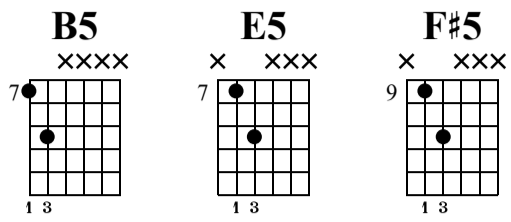

CS: Phrasing

The-Art-of-Guitar.com

Standard tuning

♩ = 90

B5

1. 2. 3. 4. Finger Roll

E5 **B5**

5. 6. 7. 8. Finger Roll

Hold bend until next measure

F#5 **E5** **B5** **F#5**

9. 10. 11. 12.

1. 2.

F#5 **B5**

13. 14. 15.