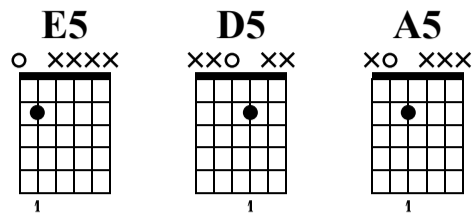

# CS: Open Power Chords

Back In Beverly Hills  
The-Art-of-Guitar.com

Standard tuning

♩ = 80

od.guit.

Musical notation for the song "Back In Beverly Hills" in 4/4 time, featuring open power chords. The notation is divided into four systems, each with a measure number (1-13) and a chord name above the staff. The chords are E5, D5, and A5. The notation includes quarter notes, eighth notes, and rests, with a double bar line at the end of each system.

1 E5 D5 D5 A5 A5 E5 D5 D5 A5 A5

2 A5 D5 A5 D5 A5 D5 E5 D5

3 E5 D5 D5 A5 A5 E5 D5 D5 A5 A5

4 E5