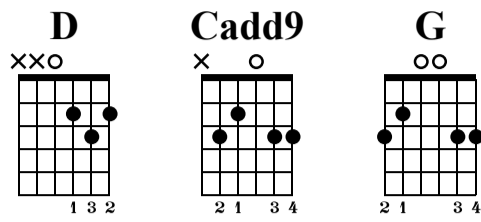

# CS: Open Pentatonic Scale 2

The-Art-of-Guitar.com

Standard tuning

♩ = 55

od. guit.

Chord diagrams: **D**, **Cadd9**, **G**, **D**, **Cadd9**, **G**, **D**, **Cadd9**, **G**, **D**.

Measure numbers: 1, 2, 3, 4, 5, 6, 7, 8, 9.

Notes: H (half), P (pedal), and slurs are used to indicate phrasing and technique.