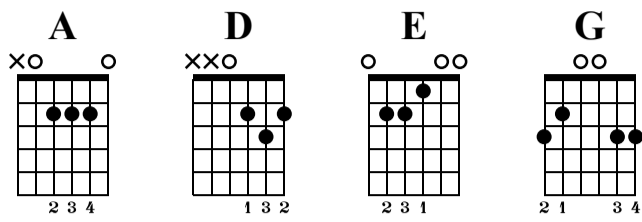

CS: Open Chords 1

The-Art-of-Guitar.com

Standard tuning

♩ = 62

Intro

el. guit. **4/4**

1 **A** | 2 **D** | 3 **A** | 4 **E** |

Verse