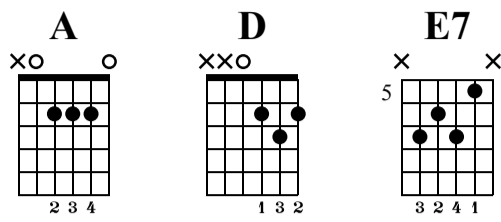

CS: New Country

The-Art-of-Guitar.com

Standard tuning

♩ = 60

od. guit.

1 A 2 D 3 A 4 E7

5 A 6 D 7 E7 8 A

9 A 10 D 11 A 12 E7