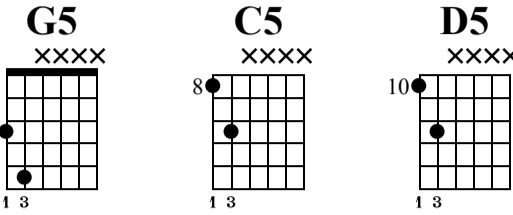

CS: Moveable Power Chords

In the Style of Wild Thing
The-Art-of-Guitar.com

Standard tuning

♩ = 75

od. guit.

1 2 3

G5 **C5** **D5** **C5** **8xG5**