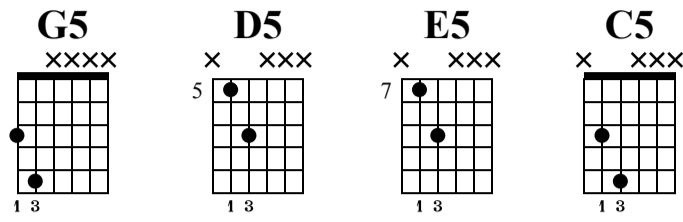

CS: Moveable Power Chords

Pop Punk Style

www.the-art-of-guitar.com

Standard tuning

♩ = 130

dist.guit.

1 **G5** 2 **D5** 3 **E5** 4 **C5**

5 **G5** 6 **D5** 7 **E5** 8 **C5**